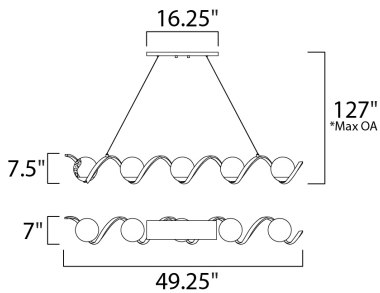

**PRODUCT DESCRIPTION**

Rectangular metal channel, finished in Black, is meticulously formed in a curl design to create a unique and dramatic design. Clear Seedy glass balls supported by cups of Polished Nickel are strategically positioned to balance out the design.

\*max overall height

**MEASUREMENTS**

DIMENSION : 49.25" L x 7." W x 7.5" H  
 MAX OAH : 127." OAH x 24." OAH  
 CANOPY : 4.25" W x 0.75" H x 16.25" L  
 HANGING WEIGHT : 13. lb

**LAMPING**

INPUT VOLTAGE : 120V  
 BULB : 5 x 40W (NOT INCLUDED), 200W Total  
 DIMMABLE : Dimmable