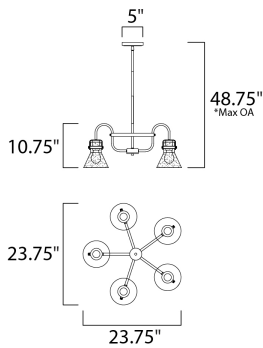

PRODUCT DESCRIPTION

This nautical-inspired bath vanity fixture features Clear Seedy glass cones suspended by a yoke frame finished in Polished Chrome. The clear glass offers abundant lighting and complements the styling of the fixture. Make it a more industrial look by adding filament E26 light bulbs.

ADDITIONAL

OPERATING TEMPERATURE:
-20°C (-4°F), 40°C (104°F)

MEASUREMENTS

DIMENSION : 23.75" L x 23.75" W x 10.75" H
 MAX OAH : 48.75" OAH x 12.75" OAH
 CANOPY : 5." W x 0.75" H x 5." L
 HANGING WEIGHT : 10.5 lb

LAMPING

INPUT VOLTAGE : 110-130V
 BULB : 5 x 60W (NOT INCLUDED), 300W Total
 DIMMABLE : Dimmable

*max overall height

Always consult a qualified electrician before installing any lighting product.

WESTERN DISTRIBUTION CENTER (HEADQUARTER)
 253 NORTH VINELAND AVE | CITY OF INDUSTRY, CA 91746
EASTERN DISTRIBUTION CENTER
 4200 SHIRLEY DR. | ATLANTA, GA 30336
 P. 626.956.4200 | F. 626.956.4225 | maximlighting.com