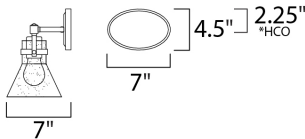

**PRODUCT DESCRIPTION**

This nautical-inspired bath vanity features Clear Seedy glass cones suspended by a yoke frame finished in Polished Chrome. The clear glass offers abundant lighting and compliments the styling of the fixture. Make it a more industrial look by adding filament E26 light bulbs.

**MEASUREMENTS**

DIMENSION : 33." W x 10." H x 7." Ext  
 MAX OAH : 4.5" W x 7." H  
 HANGING WEIGHT : 6.6 lb

**LAMPING**

LUMENS : 0 Rated  
 BULB : 4 x 60W (NOT INCLUDED), 240W Total  
 DIMMABLE : Dimmable  
 LIGHTING\_DIRECTION : Down