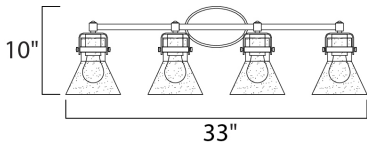

**PRODUCT DESCRIPTION**

This nautical-inspired bath vanity features Clear Seedy glass cones suspended by a yoke frame finished in Polished Chrome. The clear glass offers abundant lighting and compliments the styling of the fixture. Make it a more industrial look by adding filament E26 light bulbs.

**MEASUREMENTS**

DIMENSION : 33." W x 10." H x 7." Ext  
 MAX OAH : 4.5" W x 7." H  
 HANGING WEIGHT : 6.6 lb

**LAMPING**

LUMENS : 0 Rated  
 BULB : 4 x 60W (NOT INCLUDED), 240W Total  
 DIMMABLE : Dimmable  
 LIGHTING\_DIRECTION : Down