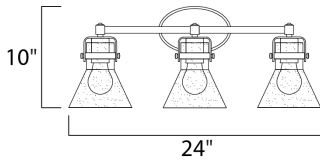

PRODUCT DESCRIPTION

This nautical-inspired bath vanity features Clear Seedy glass cones suspended by a yoke frame finished in Polished Chrome. The clear glass offers abundant lighting and compliments the styling of the fixture. Make it a more industrial look by adding filament E26 light bulbs.

MEASUREMENTS

DIMENSION : 24.25" W x 10." H x 7." Ext
 MAX OAH : 4.5" W x 7." H
 HANGING WEIGHT : 5.72 lb

LAMPING

INPUT VOLTAGE : 110-130V
 BULB : 3 x 60W (NOT INCLUDED), 180W Total
 DIMMABLE : Dimmable
 LIGHTING_DIRECTION : Down