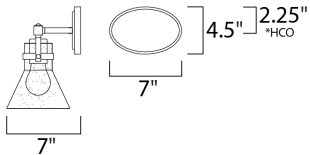

PRODUCT DESCRIPTION

This nautical-inspired bath vanity features Clear Seedy glass cones suspended by a yoke frame finished in Polished Chrome. The clear glass offers abundant lighting and compliments the styling of the fixture. Make it a more industrial look by adding filament E26 light bulbs.

MEASUREMENTS

DIMENSION : 24.25" W x 10." H x 7." Ext
 MAX OAH : 4.5" W x 7." H
 HANGING WEIGHT : 5.72 lb

LAMPING

INPUT VOLTAGE : 110-130V
 BULB : 3 x 60W (NOT INCLUDED), 180W Total
 DIMMABLE : Dimmable
 LIGHTING_DIRECTION : Down