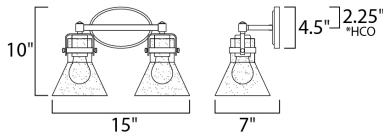

PRODUCT DESCRIPTION

This nautical-inspired bath vanity features Clear Seedy glass cones suspended by a yoke frame finished in Polished Chrome. The clear glass offers abundant lighting and compliments the styling of the fixture. Make it a more industrial look by adding filament E26 light bulbs.

MEASUREMENTS

DIMENSION : 15." W x 10." H x 7." Ext
MAX OAH : 7." W x 4.5" H
HANGING WEIGHT : 3.74 lb

LAMPING

INPUT VOLTAGE : 110-130V
LUMENS : 0 Rated
BULB : 2 x 60W (NOT INCLUDED), 120W Total
DIMMABLE : Dimmable
LIGHTING_DIRECTION : Down

FINISHES OPTION

Oil Rubbed Bronze OI

GLASS

Seedy CD

MATERIAL

Steel+Glass

RATINGS

ETL / cETL iP65
Damp Location
Dimmable

ADDITIONAL

INSTALL UP/DOWN: Down
OPERATING TEMPERATURE:
-20°C (-4°F), 40°C (104°F)

Always consult a qualified electrician before installing any lighting product.