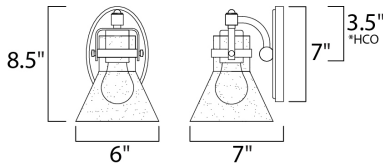

PRODUCT DESCRIPTION

This nautical-inspired bath vanity features Clear Seedy glass cones suspended by a yoke frame finished in Polished Chrome. The clear glass offers abundant lighting and compliments the styling of the fixture. Make it a more industrial look by adding filament E26 light bulbs.

MEASUREMENTS

DIMENSION : 6." W x 8.5" H x 7." Ext
MAX OAH : 4.5" W x 7." H
HANGING WEIGHT : 2.2 lb

LAMPING

INPUT VOLTAGE : 110-130V
LUMENS : 0 Rated
BULB : 1 x 60W (NOT INCLUDED), 60W Total
DIMMABLE : Dimmable

FINISHES OPTION

Oil Rubbed Bronze OI

GLASS

Seedy CD

MATERIAL

Steel+Glass

RATINGS

ETL / cETL iP65
Damp Location
Dimmable

ADDITIONAL

INSTALL UP/DOWN: Up/Dn
OPERATING TEMPERATURE:
-20°C (-4°F), 40°C (104°F)

Always consult a qualified electrician before installing any lighting product.