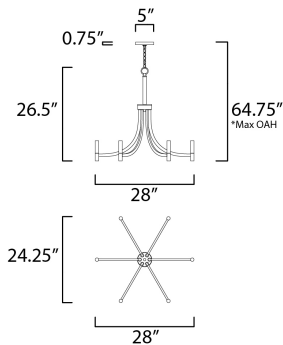

**MEASUREMENTS**

- DIMENSION : 28" W x 26.5" H
- MAX OAH : 64.75" OAH
- CANOPY : 5" W x 0.75" H x 5" L
- HANGING WEIGHT : 6.75 lb

**LAMPING**

- INPUT VOLTAGE : 120V
- BULB : 6 x 60W Incandescent E12 Candelabra , 360W Total
- BULB INCLUDED : (Not Included)
- DIMMABLE : Yes