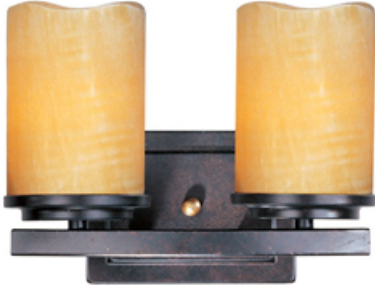

Lighting Your Life Since 1970

Product Specifications - 21142SCRE

Job Name:	Job Type:
Quantity:	Comments:

21142SCRE
Luminous 2-Light Bath Vanity

Finish
Rustic Ebony

Glass/Shade
Stone Candle

Product Category
Bath Vanity

Measurements

Width	11.00"
Height	7.50"
Length	N/A
Extension	6"
Back Plate Width	6.50"
Back Plate Height	4.75"
HCO	N/A
Min Overall Height	N/A
Max Overall Height	N/A
Hanging Weight	4.41 lbs
Height Adjustable	N/A
Slope	N/A
Chain Length	N/A
Wire Length	N/A
Canopy Width	N/A
Canopy Height	N/A
Canopy Length	N/A