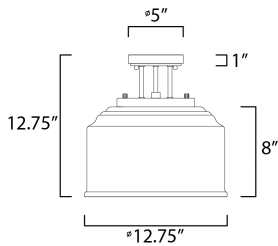

**MEASUREMENTS**

DIMENSION : 12.75" L x 12.75" W x 12.75" H  
 CANOPY : 5" W x 1" H x 5" L  
 HANGING WEIGHT : 7.94 lb

**LAMPING**

INPUT VOLTAGE : 120V  
 BULB : 3 x 60W Incandescent E26 Medium , 180W Total  
 BULB INCLUDED : (Not Included)  
 DIMMABLE : Yes