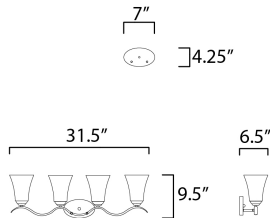

PRODUCT DESCRIPTION

Gently waving arms of Satin Nickel or Oil Rubbed Bronze support tall-profile Frosted glass shades creating a scale normally not found in this category of lighting. The bath vanity may be installed up or down and also includes a Polished Chrome finish.

MEASUREMENTS

DIMENSION : 31.5" W x 9.5" H x 6.5" Ext
 BACK PLATE : 7" W x 4.25" H x 7.5" HCO
 HANGING WEIGHT : 7 lb

LAMPING

INPUT VOLTAGE : 120V
 BULB : 4 x 60W Incandescent E26 Medium , 240W Total
 BULB INCLUDED : (Not Included)
 DIMMABLE : Yes
 LIGHTING_DIRECTION : Omni