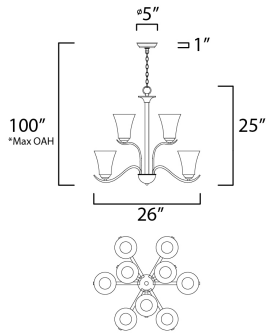

PRODUCT DESCRIPTION

Gently waving arms of Satin Nickel or Oil Rubbed Bronze support tall-profile Frosted glass shades creating a scale normally not found in this category of lighting. The bath vanity may be installed up or down and also includes a Polished Chrome finish.

*max overall height

MEASUREMENTS

- DIMENSION : 26" L x 26" W x 25" H
- MAX OAH : 100" OAH
- CANOPY : 5" W x 1" H x 5" L
- HANGING WEIGHT : 19.21 lb

LAMPING

- INPUT VOLTAGE : 120V
- BULB : 9 x 60W Incandescent E26 Medium , 540W Total
- BULB INCLUDED : (Not Included)
- DIMMABLE : Yes

FINISHES OPTION

-  Oil Rubbed Bronze
-  Satin Nickel

GLASS

Frosted FT

MATERIAL

Steel, Glass

RATINGS

cULus
Dry Location