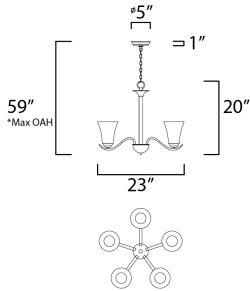

PRODUCT DESCRIPTION

Gently waving arms of Satin Nickel or Oil Rubbed Bronze support tall-profile Frosted glass shades creating a scale normally not found in this category of lighting. The bath vanity may be installed up or down and also includes a Polished Chrome finish.

*max overall height

MEASUREMENTS

- DIMENSION : 23" L x 23" W x 20" H
- MAX OAH : 59" OAH
- CANOPY : 5" W x 1" H x 5" L
- HANGING WEIGHT : 10.78 lb

LAMPING

- INPUT VOLTAGE : 120V
- BULB : 5 x 60W Incandescent E26 Medium , 300W Total
- BULB INCLUDED : (Not Included)
- DIMMABLE : Yes