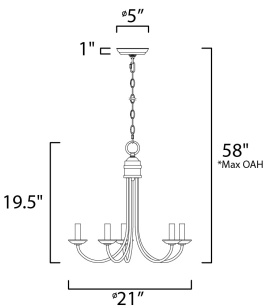

\*max overall height

**MEASUREMENTS**

- DIMENSION : 21" L x 21" W x 19.5" H
- MAX OAH : 58" OAH
- CANOPY : 5" W x 1" H x 5" L
- HANGING WEIGHT : 7.72 lb

**LAMPING**

- INPUT VOLTAGE : 120V
- BULB : 5 x 60W Incandescent E12 Candelabra , 300W Total
- BULB INCLUDED : (Not Included)
- DIMMABLE : Yes

**FINISHES OPTION**

- Oil Rubbed Bronze
- Satin Nickel

**MATERIAL**

Steel

**RATINGS**

cULus  
Dry Location

**ADDITIONAL**

SLOPE: 70  
OPERATING TEMPERATURE:  
-20°C (-4°F), 40°C (104°F)