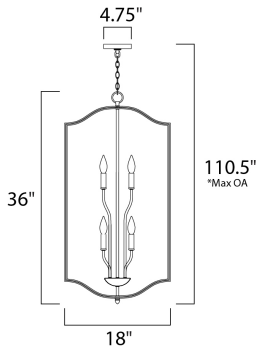

\*max overall height

**MEASUREMENTS**

DIMENSION : 18." L x 18." W x 36." H  
 MAX OAH : 110.5" OAH x 36.75" OAH  
 CANOPY : 4.75" W x 0.75" H x 4.75" L  
 HANGING WEIGHT : 12.25 lb

**LAMPING**

LUMENS : 3,600 Rated  
 BULB : 6 x 60W (NOT INCLUDED), 360W Total  
 DIMMABLE : Dimmable

**FINISHES OPTION**

Oil Rubbed Bronze OI

**MATERIAL**

Steel

**RATINGS**

ETL / cETL iP65  
 Dry Location  
 Dimmable

**ADDITIONAL**

ADJUSTABLE  
 INSTALL UP/DOWN:  
 OPERATING TEMPERATURE:  
 -20°C (-4°F), 40°C (104°F)