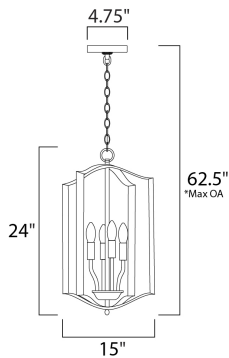

FINISHES OPTION

Oil Rubbed Bronze OI

MATERIAL

Steel

RATINGS

ETL / cETL iP65
Dry Location
Dimmable

ADDITIONAL

ADJUSTABLE
INSTALL UP/DOWN:
OPERATING TEMPERATURE:
-20°C (-4°F), 40°C (104°F)

MEASUREMENTS

DIMENSION : 15." L x 15." W x 24." H
MAX OAH : 62.5" OAH x 24.75" OAH
CANOPY : 4.75" W x 0.75" H x 4.75" L
HANGING WEIGHT : 6.5 lb

LAMPING

LUMENS : 2,400 Rated
BULB : 4 x 60W (NOT INCLUDED), 240W Total
DIMMABLE : Dimmable