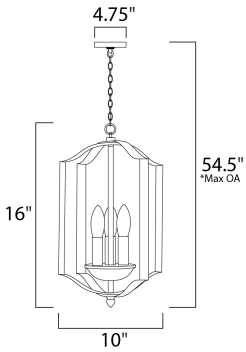

\*max overall height

**MEASUREMENTS**

- DIMENSION : 10." L x 10." W x 16." H
- MAX OAH : 54.5" OAH x 16.75" OAH
- CANOPY : 4.75" W x 0.75" H x 4.75" L
- HANGING WEIGHT : 4. lb

**LAMPING**

- LUMENS : 1,800 Rated
- BULB : 3 x 60W (NOT INCLUDED), 180W Total
- DIMMABLE : Dimmable

**FINISHES OPTION**

Satin Nickel SN

**MATERIAL**

Steel

**RATINGS**

ETL / cETL iP65  
Dry Location  
Dimmable

**ADDITIONAL**

ADJUSTABLE  
INSTALL UP/DOWN:  
OPERATING TEMPERATURE:  
-20°C (-4°F), 40°C (104°F)