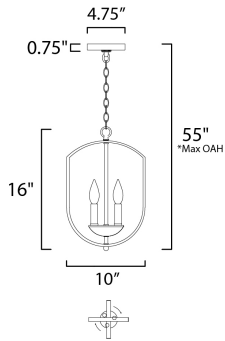

\*max overall height

**MEASUREMENTS**

- DIMENSION : 10" L x 10" W x 16" H
- MAX OAH : 55" OAH
- CANOPY : 4.75" W x 0.75" H x 4.75" L
- HANGING WEIGHT : 3.54 lb

**LAMPING**

- INPUT VOLTAGE : 120V
- BULB : 3 x 60W Incandescent E12 Candelabra , 180W Total
- BULB INCLUDED : (Not Included)
- DIMMABLE : Yes

**FINISHES OPTION**

- Oil Rubbed Bronze
- Satin Nickel

**MATERIAL**

Steel

**RATINGS**

cULus  
Dry Location

**ADDITIONAL**

SLOPE: 90  
OPERATING TEMPERATURE:  
-20°C (-4°F), 40°C (104°F)