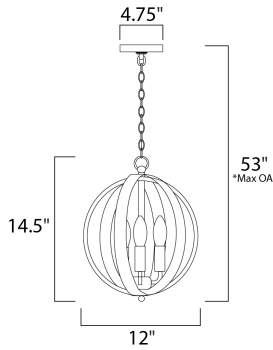

*max overall height

MEASUREMENTS

DIMENSION : 12." L x 12." W x 14.5" H
 MAX OAH : 53." OAH x 15.25" OAH
 CANOPY : 4.75" W x 0.75" H x 4.75" L
 HANGING WEIGHT : 4.75 lb

LAMPING

LUMENS : 1,800 Rated
 BULB : 3 x 60W (NOT INCLUDED), 180W Total
 DIMMABLE : Dimmable

FINISHES OPTION

Satin Nickel SN

MATERIAL

Steel

RATINGS

ETL / cETL iP65
 Dry Location
 Dimmable

ADDITIONAL

ADJUSTABLE
 INSTALL UP/DOWN:
 OPERATING TEMPERATURE:
 -20°C (-4°F), 40°C (104°F)