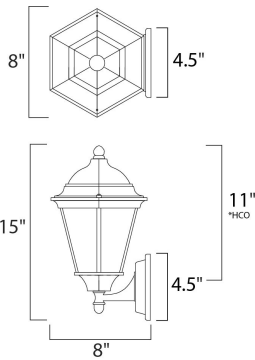

MEASUREMENTS

DIMENSION : 8." W x 15." H x 8." Ext
BACK PLATE : 4.5" W x 4.5" H x 11." HCO
HANGING WEIGHT : 1.87 lb

LAMPING

INPUT VOLTAGE : 120V
LUMENS : 1,150 Rated
BULB : 1 x 60W (NOT INCLUDED), 60W Total
DIMMABLE : Dimmable

Always consult a qualified electrician before installing any lighting product.