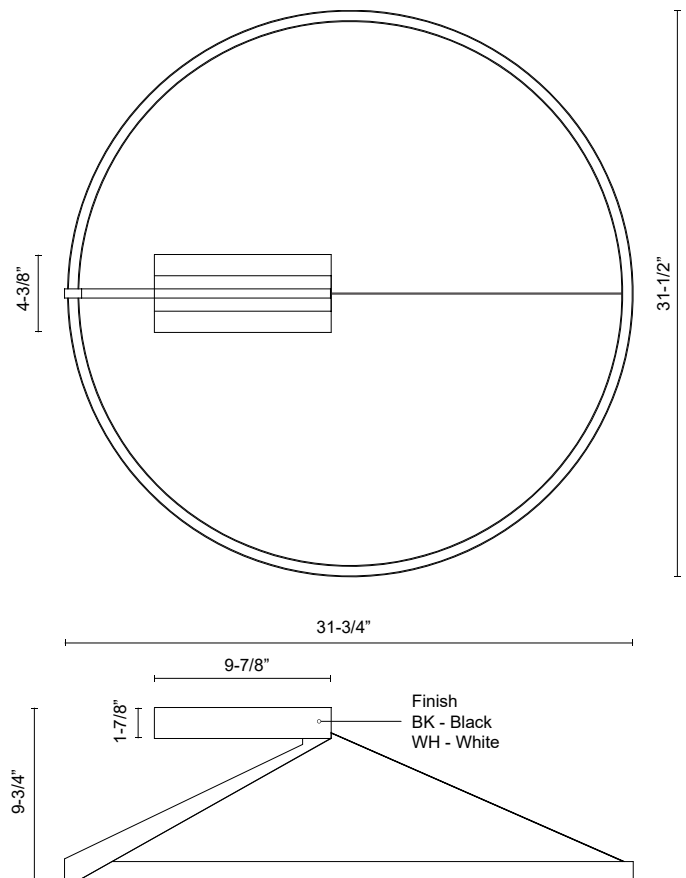

RODA SF27731-3WCCT-UNV

SEMI FLUSH

PROJECT

SPECIFICATION DETAILS

Fixture Dimensions	L31-3/4" x W31-1/2" x H9-3/4"
Light Source	LED with DC Driver
Wattage	50W
Total Lumens	3420lm
Delivered Lumens	BK-1410lm*; WH-1800lm;
Voltage	120-277V
Color Temperature	Selectable CCT 2700K/3000K/4000K
CRI (Ra)	90CRI
LED Rated Life	50,000 hours
Dimming	100% - 10%, TRIAC or ELV Dimmer (Not Included)
Diffuser Details	Frosted Acrylic Lens
Wire Type	Clear AC Cable
Location	Dry
Illumination Direction	Up/Down
CEC Title 24 JA8	Yes, JA8-2022
Canopy Dimensions	L9-7/8" x W4-3/8" x H1-7/8"
Material	Aluminum + Acrylic
Paint Finish	BK02; WH02;

* For custom options, consult factory for details.

* For warranty information, please visit www.kuzcolighting.com/warranty

DESCRIPTION

The Roda collection is inspired by Scandinavian minimalism, reminiscent of a sleek wheel design. Modern and versatile, it offers various styles to suit any space. Available in black or white finishes, Roda brings contemporary elegance to your home.

- Sleek, modern circular design
- Integrated LED, no need for bulbs
- Down and up light
- Matte Black or White finish options
- 72" of black or white cord to match fixture [TL and FL ONLY]

KUZCO

CANADA: 19054 28TH AVENUE - SURREY, BC V3Z 6M3

USA: 3035 E. LONE MOUNTAIN ROAD - LAS VEGAS, NV 89081

WWW.KUZCOLIGHTING.COM

© 2024 KUZCO LIGHTING. ALL RIGHTS RESERVED.

COMMENT