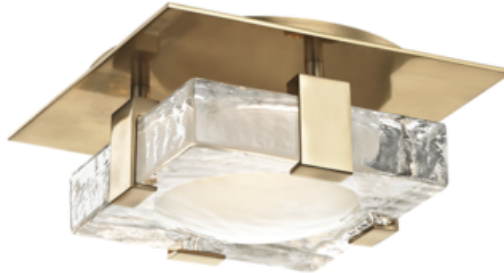

**Bourne**Product ID **9808-AGB****DIMENSIONAL INFORMATION**

Height	<b>8.00"</b>
ADA Compliant	<b>Yes</b>
Canopy/Backplate	<b>7.25" D</b>
Width	<b>8.00"</b>
Extension	<b>3.50"</b>
Top To Center	<b>4.00"</b>

**SHIPPING INFORMATION**

Carton 1	<b>12.00" x 12.00" x 8.00"</b>
Carton 1 Weight	<b>5.00lb.</b>
Shipping Method	<b>UPS</b>

**LAMPING INFORMATION**

<b>Bulb 1</b>	
(1) 12 Watt Max 120	
Bulb Included	<b>Yes</b>
Socket Type	<b>Led</b>
UL Rating	<b>DAMP</b>