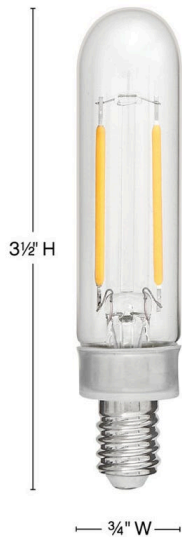

LUMIGLO BULB

E12T62243CL

LED BULB

To create superior, softer light that sets the scene in any indoor or outdoor setting, Hinkley's Lumiglo™ LED bulbs feature unique filament technology designed to cast a warm ambient glow. Dimmable functionality provides full control over brightness, allowing you to craft an atmosphere that perfectly accentuates your space.

DETAILS	
FINISH:	Accessories
DIMMABLE:	YES - CL TYPE DIMMER (SSL7A)

DIMENSIONS	
HEIGHT:	3.5"

LIGHT SOURCE	
LIGHT SOURCE:	Socketed
LED NAME:	NO LED ENGINE
WATTAGE:	1-2w Cand. LED
VOLTAGE:	120v
LUMENS:	150
CRI:	90
INCANDESCENT EQUIVALENCY:	1 x 25w
DIMMABLE:	YES - CL TYPE DIMMER (SSL7A)

SHIPPING	
CARTON LENGTH:	2
CARTON WIDTH:	2.5
CARTON HEIGHT:	3.8

PRODUCT DETAILS:

- Damp Rated