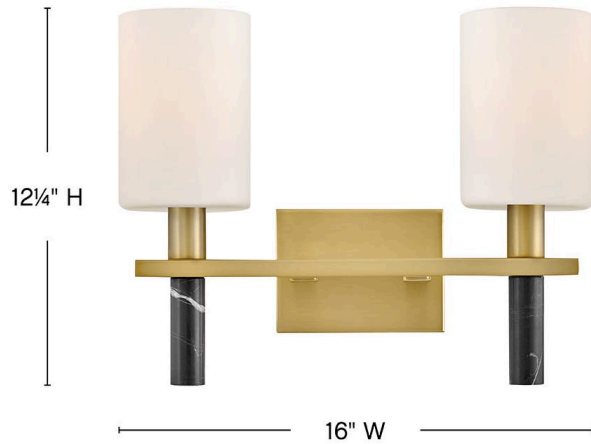

TURIN

57422LCB

SMALL TWO LIGHT VANITY

Polished with an understated silhouette, Turin is elevated by tall Etched Opal Glass and luxurious black marble stems. A minimalist backplate finished in vibrant Lacquered Brass complements the natural stone with an elegant touch of warm color.

DETAILS	
FINISH:	Lacquered Brass
MATERIAL:	Steel
GLASS:	Etched Opal
DIMMABLE:	YES - WITH DIMMABLE LAMP (NOT INCLUDED)

DIMENSIONS	
WIDTH:	16"
HEIGHT:	12.3"
WEIGHT:	5.5lb
BACK PLATE:	6"W X 4.5"H
EXTENSION:	6"
TOP TO OUTLET:	8.5"

LIGHT SOURCE	
LIGHT SOURCE:	Socketed
WATTAGE:	2-6w Med. LED, 60w Equiv.
VOLTAGE:	120v

SHIPPING	
CARTON LENGTH:	17.3
CARTON WIDTH:	7
CARTON HEIGHT:	17.3
CARTON WEIGHT:	8.5

PRODUCT DETAILS:

- Invisimount hardware is hidden on the backplate for a clean silhouette
- This fixture can be mounted either up or down to best fit your space
- Damp Rated
- Merging the best of traditional and modern elements with a sophisticated and streamlined look