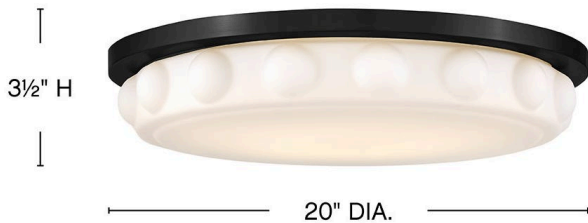

ZOEY

47603BK

MEDIUM LED FLUSH MOUNT

Perfectly styled to fit even the smallest spaces, Zoey's modern, low-profile design is elegantly crafted with mouth-blown Etched Opal glass shade complemented by a minimal backplate in a classic finish. Fully dimmable, universal voltage LEDs create a warm and cozy glow in any setting.

DETAILS	
FINISH:	Black
MATERIAL:	Steel
GLASS:	Etched Opal
DIMMABLE:	YES - CL TYPE DIMMER (SSL7A)

DIMENSIONS	
WIDTH:	20"
HEIGHT:	3.5"
WEIGHT:	11lb

LIGHT SOURCE	
LIGHT SOURCE:	Integrated LED
WATTAGE:	32w LED *Included
VOLTAGE:	120v

MOUNTING	
CANOPY:	20" Dia.

SHIPPING	
CARTON LENGTH:	22.5
CARTON WIDTH:	22.5
CARTON HEIGHT:	8.5
CARTON WEIGHT:	13.6

PRODUCT DETAILS:

- Dry Rated
- LED components carry a 5-year limited warranty
- Bold silhouette with dramatic details creates a modern statement
- Energy-efficient integrated LED - safer for the environment and low maintenance

HINKLEY

HINKLEY
33000 Pin Oak Parkway
Avon Lake, OH 44012

PHONE: (440) 653-5500
Toll Free: 1 (800) 446-5539

hinkley.com