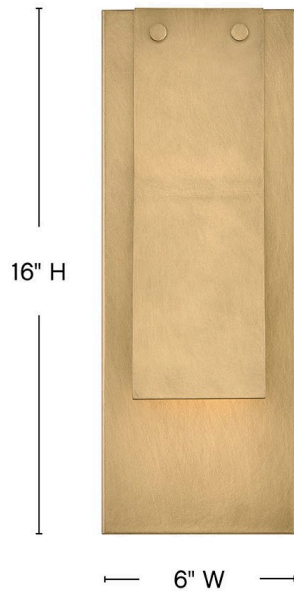

FOLD

28994HB

MEDIUM LED WALL SCONCE

With creases in all the right places, Fold's meticulously crafted downlight design creates a chic Dark Sky option for contemporary exteriors. Dimmable integrated LEDs create plenty of functional light for entryways and outdoor living spaces.

DETAILS	
FINISH:	Heritage Brass
MATERIAL:	Aluminum
GLASS:	Etched
DIMMABLE:	YES - CL TYPE DIMMER (SSL7A)

DIMENSIONS	
WIDTH:	6"
HEIGHT:	16"
WEIGHT:	3.4lb
BACK PLATE:	6"W X 16"H
EXTENSION:	2.8"
TOP TO OUTLET:	8"

LIGHT SOURCE	
LIGHT SOURCE:	Integrated LED
WATTAGE:	12w LED *Included
VOLTAGE:	120v

SHIPPING	
CARTON LENGTH:	9
CARTON WIDTH:	5.8
CARTON HEIGHT:	19.5
CARTON WEIGHT:	4.3

PRODUCT DETAILS:

- Invisimount hardware is hidden on the backplate for a clean silhouette
- Wet Rated
- Dark Sky compliant design limits light pollution in surrounding outdoor spaces
- ADA compliant design provides added accessibility and maximum clearance
- Outdoor finishes carry a 2-year warranty
- LED components carry a 5-year limited warranty
- Bold lines and a clean, minimalist style complement contemporary architecture
- Part of the MOCO Collection, designed to elevate contemporary architecture with modern style, clean lines, and precisely engineered illumination

HINKLEY

HINKLEY
33000 Pin Oak Parkway
Avon Lake, OH 44012

PHONE: (440) 653-5500
Toll Free: 1 (800) 446-5539

hinkley.com