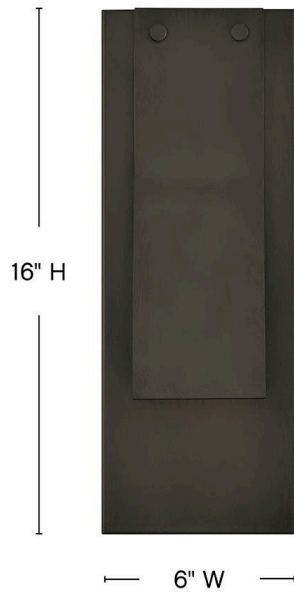

FOLD

28994BX

MEDIUM LED WALL SCONCE

With creases in all the right places, Fold's meticulously crafted downlight design creates a chic Dark Sky option for contemporary exteriors. Dimmable integrated LEDs create plenty of functional light for entryways and outdoor living spaces.

DETAILS	
FINISH:	Black Oxide
MATERIAL:	Aluminum
GLASS:	Etched
DIMMABLE:	YES - CL TYPE DIMMER (SSL7A)

DIMENSIONS	
WIDTH:	6"
HEIGHT:	16"
WEIGHT:	3.4lb
BACK PLATE:	6"W X 16"H
EXTENSION:	2.8"
TOP TO OUTLET:	8"

LIGHT SOURCE	
LIGHT SOURCE:	Integrated LED
WATTAGE:	12w LED *Included
VOLTAGE:	120v

SHIPPING	
CARTON LENGTH:	9
CARTON WIDTH:	5.8
CARTON HEIGHT:	19.5
CARTON WEIGHT:	4.3

PRODUCT DETAILS:

- Invisimount hardware is hidden on the backplate for a clean silhouette
- Wet Rated
- Dark Sky compliant design limits light pollution in surrounding outdoor spaces
- ADA compliant design provides added accessibility and maximum clearance
- Outdoor finishes carry a 2-year warranty
- LED components carry a 5-year limited warranty
- Bold lines and a clean, minimalist style complement contemporary architecture
- Part of the MOCO Collection, designed to elevate contemporary architecture with modern style, clean lines, and precisely engineered illumination