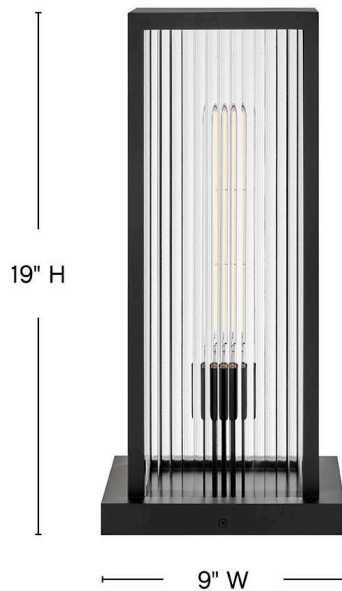

## 10607BK

### LARGE PIER MOUNT LANTERN

Torrent's clear, ribbed glass accentuates classic and contemporary exteriors with a subtle yet striking texture. Torrent's unique glass creates captivating refractions and sophisticated ambiance.

DETAILS	
FINISH:	Black
MATERIAL:	Aluminum
GLASS:	Clear Ribbed
DIMMABLE:	YES - WITH DIMMABLE LAMP (NOT INCLUDED)

DIMENSIONS	
WIDTH:	9"
HEIGHT:	19"
WEIGHT:	9.7lb

LIGHT SOURCE	
LIGHT SOURCE:	Socketed
WATTAGE:	1-12w Med. LED, 100w Equiv.
VOLTAGE:	120v