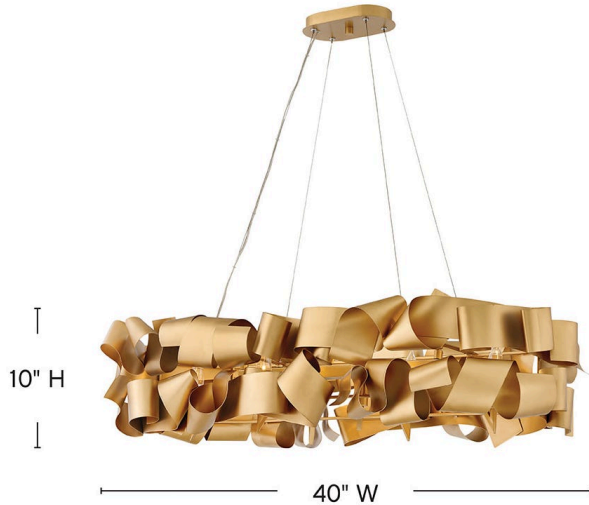

DELFINA

FR48605DXG

LARGE SIX LIGHT LINEAR CHANDELIER

Delfina features a boldly elegant steel ribbon available in Deluxe Gold or Metallic Matte Bronze. This organic shape is both visually intriguing and pleasing as the light flows gently across the overlapping bands.

DETAILS	
FINISH:	Deluxe Gold
MATERIAL:	Steel
DIMMABLE:	YES - WITH DIMMABLE LAMP (NOT INCLUDED)

DIMENSIONS	
WIDTH:	40"
HEIGHT:	10"
DEPTH:	16
WEIGHT:	9lb

LIGHT SOURCE	
LIGHT SOURCE:	Socketed
WATTAGE:	6-5w Cand. LED, 60w Equiv.
VOLTAGE:	120v

MOUNTING	
CANOPY:	4.5"W X 8"L
LEAD WIRE:	1 X 144"

SHIPPING	
CARTON LENGTH:	44.4
CARTON WIDTH:	22.5
CARTON HEIGHT:	12.9
CARTON WEIGHT:	14

PRODUCT DETAILS:

- Dry Rated
- This fixture is oval in shape
- Bold silhouette with dramatic details creates a modern statement
- This design features a luxurious gold finish with an opulent sheen