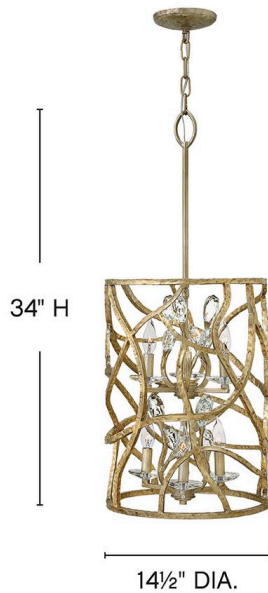

EVE

FR46805CPG

MEDIUM OPEN FRAME DRUM

Eve's glamorous, organically inspired silhouette features ornate, craftsman-forged stems, embellished with whimsical faceted clear crystal buds on luxuriously finished vines. An elegantly intricate open frame encases the entire fixture, accentuated by hand-hammered detailing.

DETAILS	
FINISH:	Champagne Gold
MATERIAL:	Steel
SLOPE DEGREE:	90
DIMMABLE:	YES - WITH DIMMABLE LAMP (NOT INCLUDED)

DIMENSIONS	
WIDTH:	14.5"
HEIGHT:	34"
WEIGHT:	19.8lb

LIGHT SOURCE	
LIGHT SOURCE:	Socketed
WATTAGE:	6-5w Cand. LED, 60w Equiv.
VOLTAGE:	120v

MOUNTING	
CANOPY:	6.5" Dia.
LEAD WIRE:	1 X 144"

SHIPPING	
CARTON LENGTH:	17
CARTON WIDTH:	17
CARTON HEIGHT:	28
CARTON WEIGHT:	33.1

PRODUCT DETAILS:

- Can be hung on a sloped ceiling
- Dry Rated
- Striking and glamorous silhouette with luxe details and a rich finish that makes a dramatic statement
- This design features a luxurious gold finish with an opulent sheen