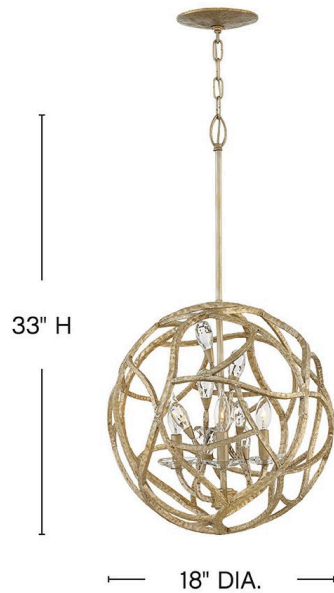

EVE

FR46804CPG

LARGE ORB PENDANT

Eve's glamorous, organically inspired silhouette features ornate, craftsman-forged stems, embellished with whimsical faceted clear crystal buds on luxuriously finished vines. An elegantly intricate open frame encases the entire fixture, accentuated by hand-hammered detailing.

DETAILS

FINISH:	Champagne Gold
MATERIAL:	Steel
SLOPE DEGREE:	90
DIMMABLE:	YES - WITH DIMMABLE LAMP (NOT INCLUDED)

DIMENSIONS

WIDTH:	18"
HEIGHT:	33"
WEIGHT:	18.7lb

LIGHT SOURCE

LIGHT SOURCE:	Socketed
WATTAGE:	3-5w Cand. LED, 60w Equiv.
VOLTAGE:	120v

MOUNTING

CANOPY:	6.5" Dia.
LEAD WIRE:	1 X 144"

SHIPPING

CARTON LENGTH:	22.5
CARTON WIDTH:	22.5
CARTON HEIGHT:	26
CARTON WEIGHT:	25

PRODUCT DETAILS:

- Can be hung on a sloped ceiling
- Dry Rated
- Striking and glamorous silhouette with luxe details and a rich finish that makes a dramatic statement
- This design features a luxurious gold finish with an opulent sheen