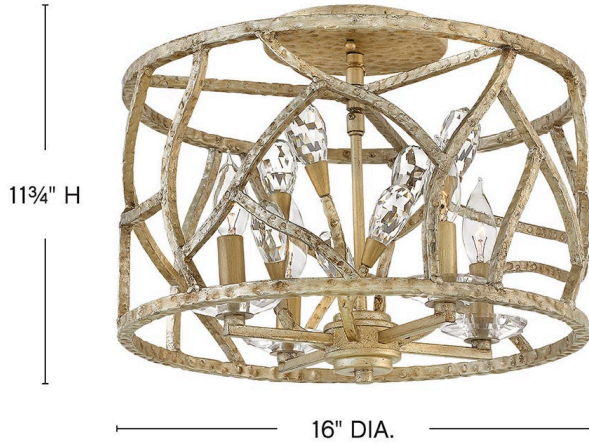

### MEDIUM CONVERTIBLE FLUSH MOUNT

Eve's glamorous, organically inspired silhouette features ornate, craftsman-forged stems, embellished with whimsical faceted clear crystal buds on luxuriously finished vines. An elegantly intricate open frame encases the entire fixture, accentuated by hand-hammered detailing.

DETAILS	
FINISH:	Champagne Gold
MATERIAL:	Steel
SLOPE DEGREE:	90
DIMMABLE:	YES - WITH DIMMABLE LAMP (NOT INCLUDED)

DIMENSIONS	
WIDTH:	16"
HEIGHT:	11.8"
WEIGHT:	11lb

LIGHT SOURCE	
LIGHT SOURCE:	Socketed
WATTAGE:	4-5w Cand. LED, 60w Equiv.
VOLTAGE:	120v

MOUNTING	
CANOPY:	6.5" Dia.
LEAD WIRE:	1 X 120"
MAX HEIGHT:	41.8

SHIPPING	
CARTON LENGTH:	19.5
CARTON WIDTH:	19.5
CARTON HEIGHT:	15.5
CARTON WEIGHT:	16.5

Mounted as a convertible flush-mount.

#### PRODUCT DETAILS:

- Can be hung on a sloped ceiling
- Includes (1) 6" stem and (2) 12" stems to customize hanging height
- Dry Rated
- Striking and glamorous silhouette with luxe details and a rich finish that makes a dramatic statement
- This design features a luxurious gold finish with an opulent sheen
- Convertible design can be hung as a sconce or flush mount