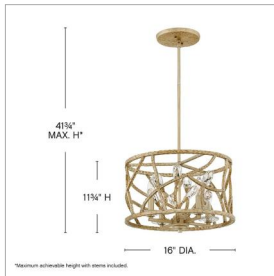

### MEDIUM CONVERTIBLE FLUSH MOUNT

Eve's glamorous, organically inspired silhouette features ornate, craftsman-forged stems, embellished with whimsical faceted clear crystal buds on luxuriously finished vines. An elegantly intricate open frame encases the entire fixture, accentuated by hand-hammered detailing.

DETAILS	
FINISH:	Champagne Gold
MATERIAL:	Steel
SLOPE DEGREE:	90
DIMMABLE:	YES - WITH DIMMABLE LAMP (NOT INCLUDED)

DIMENSIONS	
WIDTH:	16"
HEIGHT:	11.8"
WEIGHT:	11lb

LIGHT SOURCE	
LIGHT SOURCE:	Socketed
WATTAGE:	4-5w Cand. LED, 60w Equiv.
VOLTAGE:	120v

MOUNTING	
CANOPY:	6.5" Dia.
LEAD WIRE:	1 X 120"
MAX HEIGHT:	41.8

SHIPPING	
CARTON LENGTH:	19.5
CARTON WIDTH:	19.5
CARTON HEIGHT:	15.5
CARTON WEIGHT:	16.5

Mounted as a convertible flush-mount.

#### PRODUCT DETAILS:

- Can be hung on a sloped ceiling
- Includes (1) 6" stem and (2) 12" stems to customize hanging height
- Dry Rated
- Striking and glamorous silhouette with luxe details and a rich finish that makes a dramatic statement
- This design features a luxurious gold finish with an opulent sheen
- Convertible design can be hung as a sconce or flush mount