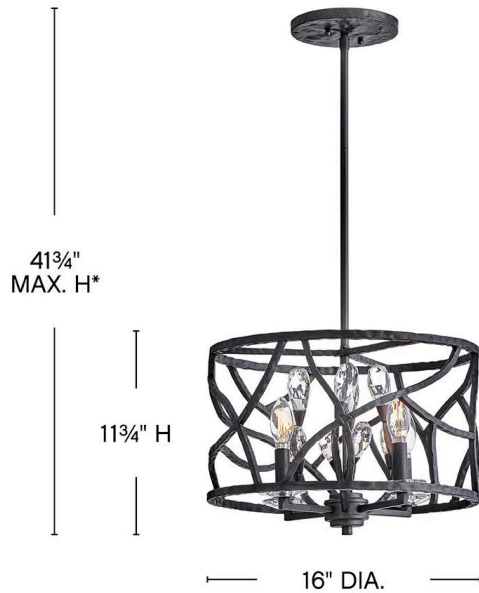

EVE

FR46801BGR

MEDIUM CONVERTIBLE FLUSH MOUNT

Eve's glamorous, organically inspired silhouette features ornate, craftsman-forged stems, embellished with whimsical faceted clear crystal buds on luxuriously finished vines.

DETAILS	
FINISH:	Brushed Graphite
MATERIAL:	Steel
SLOPE DEGREE:	90
DIMMABLE:	YES - WITH DIMMABLE LAMP (NOT INCLUDED)

DIMENSIONS	
WIDTH:	16"
HEIGHT:	11.8"
WEIGHT:	9.9lb

LIGHT SOURCE	
LIGHT SOURCE:	Socketed
WATTAGE:	4-5w Cand. LED, 60w Equiv.
VOLTAGE:	120v

MOUNTING	
CANOPY:	6.5" Dia.
LEAD WIRE:	1 X 120"
MAX HEIGHT:	41.8

SHIPPING	
CARTON LENGTH:	20
CARTON WIDTH:	20
CARTON HEIGHT:	16
CARTON WEIGHT:	16.5

*Maximum achievable height with stems included.

PRODUCT DETAILS:

- Can be hung on a sloped ceiling
- Includes (1) 6" stem and (2) 12" stems to customize hanging height
- Dry Rated
- Striking and glamorous silhouette with luxe details and a rich finish that makes a dramatic statement
- Convertible design can be hung as a sconce or flush mount