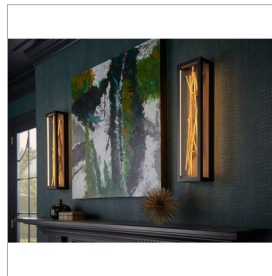

STYX

FR46402BLK

LARGE LED SCONCE

The breathtaking design of Styx fuses rich glamour with modern styling for an enthralling and dynamic silhouette with unexpected elements. An integrated LED open frame is fully dimmable, composed of clean angles in a chic Black finish. The frame illuminates textured metal branches in Gilded Gold, mingling organic and contemporary elements.

DETAILS	
FINISH:	Black
MATERIAL:	Steel
DIMMABLE:	YES - CL TYPE DIMMER (SSL7A)

DIMENSIONS	
WIDTH:	6"
HEIGHT:	24"
WEIGHT:	9.5lb
BACK PLATE:	6"W X 24"H
EXTENSION:	4"
TOP TO OUTLET:	12"

LIGHT SOURCE	
LIGHT SOURCE:	Integrated LED
LED NAME:	ES-FS2216C
WATTAGE:	30w LED *Included
VOLTAGE:	120v/277v
LUMENS:	1588
CRI:	94
INCANDESCENT EQUIVALENCY:	2 x 60w
DIMMABLE:	YES - CL TYPE DIMMER (SSL7A)

SHIPPING	
CARTON LENGTH:	8.5
CARTON WIDTH:	27
CARTON HEIGHT:	7
CARTON WEIGHT:	11

PRODUCT DETAILS:

- This fixture can be mounted either up or down to best fit your space
- This fixture can be mounted vertically
- This fixture can be mounted horizontally
- Dry Rated
- ADA compliant design provides added accessibility and maximum clearance
- Equipped with a universal dimming driver, compatible with common residential and commercial systems
- LED components carry a 5-year limited warranty
- Striking and glamorous silhouette with luxe details and a rich finish that makes a dramatic statement