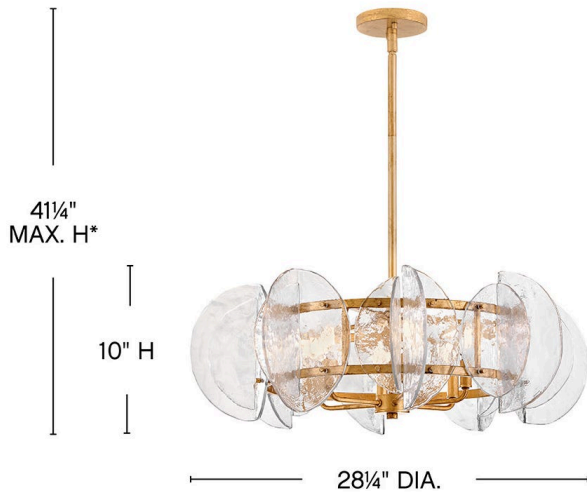

SERAPHINA

FR41924DA

MEDIUM DRUM CHANDELIER

Opulent folded panes of textural water glass surround Seraphina's glamorous, Distressed Brass frame, creating varied refractions and softly diffusing warm illumination throughout your space. A versatile yet stately silhouette makes a chic transitional statement in both modern and traditional settings.

DETAILS	
FINISH:	Distressed Brass
MATERIAL:	Steel
GLASS:	Clear Pressed
SLOPE DEGREE:	90
DIMMABLE:	YES - WITH DIMMABLE LAMP (NOT INCLUDED)

DIMENSIONS	
WIDTH:	28.3"
HEIGHT:	10"
WEIGHT:	26.9lb

LIGHT SOURCE	
LIGHT SOURCE:	Socketed
WATTAGE:	6-5w Cand. LED, 60w Equiv.
VOLTAGE:	120v

MOUNTING	
CANOPY:	5.25" Dia.
LEAD WIRE:	1 X 120"
MAX HEIGHT:	41.3

SHIPPING	
CARTON LENGTH:	22.3
CARTON WIDTH:	22.3
CARTON HEIGHT:	21
CARTON WEIGHT:	33.1

*Maximum achievable height with stems included.

PRODUCT DETAILS:

- Can be hung on a sloped ceiling
- Includes (1) 6" stem and (2) 12" stems to customize hanging height
- Dry Rated
- Merging the best of traditional and modern elements with a sophisticated and streamlined look