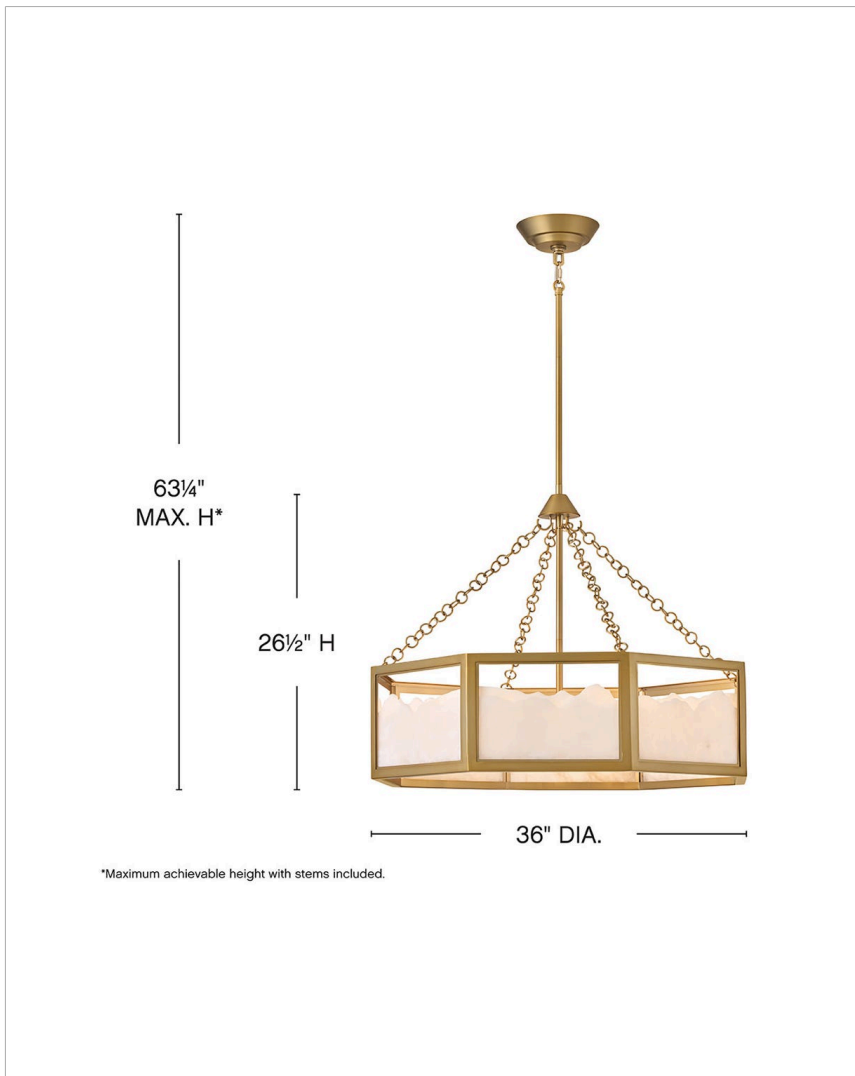

VELETA

FR41536LCB

LARGE DRUM CHANDELIER

Inspired by snowy mountain peaks, Veleta's natural alabaster shade with jagged top edges is showcased by a geometric Lacquered Brass frame. Truly one-of-a-kind graining, color variations, and organically formed textures make each Veleta fixture genuinely unique.

DETAILS	
FINISH:	Lacquered Brass
MATERIAL:	Steel
GLASS:	Alabaster
SLOPE DEGREE:	90
DIMMABLE:	YES - WITH DIMMABLE LAMP (NOT INCLUDED)

DIMENSIONS	
WIDTH:	36"
HEIGHT:	26.5"
WEIGHT:	54.6lb

LIGHT SOURCE	
LIGHT SOURCE:	Socketed
WATTAGE:	8-5w Cand. LED, 60w Equiv.
VOLTAGE:	120v

MOUNTING	
CANOPY:	8" Dia.
LEAD WIRE:	1 X 144"
MAX HEIGHT:	63.3

SHIPPING	
CARTON LENGTH:	39
CARTON WIDTH:	39
CARTON HEIGHT:	19
CARTON WEIGHT:	82.1

PRODUCT DETAILS:

- Can be hung on a sloped ceiling
- Includes (1) 6" stem and (2) 12" stems to customize hanging height
- Fixture exceeds 50 lbs and must be supported independently of the outlet box
- Dry Rated
- Merging the best of traditional and modern elements with a sophisticated and streamlined look