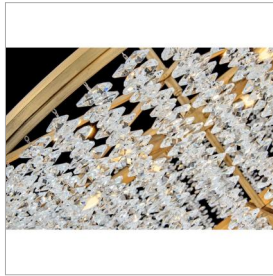

RUBINA

FR41498BNG

MEDIUM CHANDELIER

Dripping with glamour, Rubina's magnificent shade is crafted from individually strung strands of sparkling crystal. A traditional tiered frame accentuates every beautiful refraction with its Burnished Gold finish.

DETAILS	
FINISH:	Burnished Gold
MATERIAL:	Steel
GLASS:	Clear Crystal
SLOPE DEGREE:	90
DIMMABLE:	YES - WITH DIMMABLE LAMP (NOT INCLUDED)

DIMENSIONS	
WIDTH:	30"
HEIGHT:	20"
WEIGHT:	60lb

LIGHT SOURCE	
LIGHT SOURCE:	Socketed
WATTAGE:	12-5w Cand. LED, 60w Equiv.
VOLTAGE:	120v

MOUNTING	
CANOPY:	6.5" Dia.
LEAD WIRE:	1 X 144"
MAX HEIGHT:	154.5

SHIPPING	
CARTON LENGTH:	34.5
CARTON WIDTH:	34.5
CARTON HEIGHT:	24.8
CARTON WEIGHT:	87.8

PRODUCT DETAILS:

- Can be hung on a sloped ceiling
- Fixture exceeds 50 lbs and must be supported independently of the outlet box
- Dry Rated
- Classic, elegant lines and timeless details enhance a traditional space
- This design features a luxurious gold finish with an opulent sheen