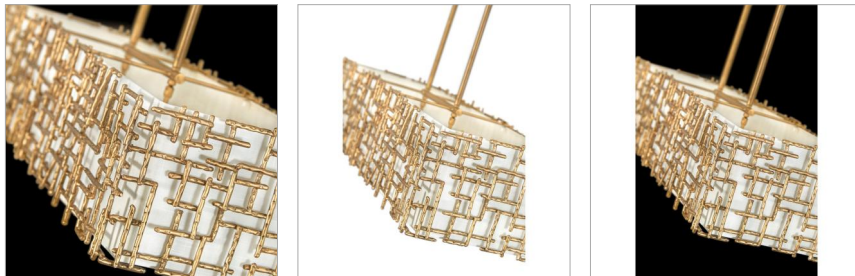

FARRAH

FR33105BNG

MEDIUM EIGHT LIGHT LINEAR

Farrah's contemporary design is bold and sculptural, while achieving an optical airiness. The hand-hammered crosshatch bars gleam in a hand-applied Silver Leaf or Burnished Gold finish with artisanal detailing that carries through to the canopy detail. Set against a White Linen shade, Farrah creates a look of deconstructed; modern elegance.

DETAILS	
FINISH:	Burnished Gold
MATERIAL:	Steel
SHADE:	White Linen
SLOPE DEGREE:	90
DIMMABLE:	YES - WITH DIMMABLE LAMP (NOT INCLUDED)

DIMENSIONS	
WIDTH:	48.3"
HEIGHT:	23.8"
DEPTH:	14
WEIGHT:	26.4lb

LIGHT SOURCE	
LIGHT SOURCE:	Socketed
WATTAGE:	8-5w Cand. LED, 60w Equiv.
VOLTAGE:	120v

MOUNTING	
CANOPY:	4.5"W X 14"L
LEAD WIRE:	1 X 144"

SHIPPING	
CARTON LENGTH:	51.9
CARTON WIDTH:	18.5
CARTON HEIGHT:	15.1
CARTON WEIGHT:	30.1

PRODUCT DETAILS:

- Can be hung on a sloped ceiling
- Dry Rated
- Striking and glamorous silhouette with luxe details and a rich finish that makes a dramatic statement
- This design features a luxurious gold finish with an opulent sheen