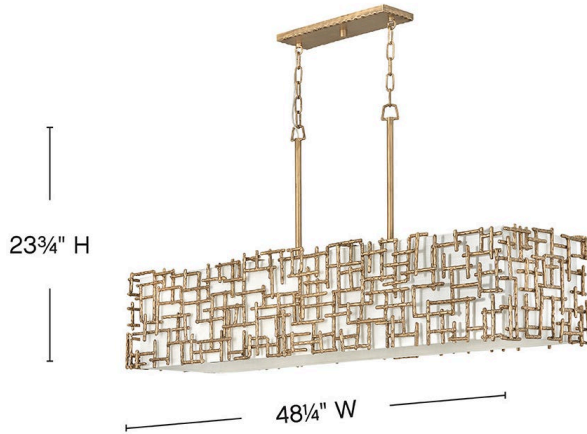

FARRAH

FR33105BNG

MEDIUM EIGHT LIGHT LINEAR

Farrah's contemporary design is bold and sculptural, while achieving an optical airiness. The hand-hammered crosshatch bars gleam in a hand-applied Silver Leaf or Burnished Gold finish with artisanal detailing that carries through to the canopy detail. Set against a White Linen shade, Farrah creates a look of deconstructed; modern elegance.

DETAILS	
FINISH:	Burnished Gold
MATERIAL:	Steel
SHADE:	White Linen
SLOPE DEGREE:	90
DIMMABLE:	YES - WITH DIMMABLE LAMP (NOT INCLUDED)

DIMENSIONS	
WIDTH:	48.3"
HEIGHT:	23.8"
DEPTH:	14
WEIGHT:	26.4lb

LIGHT SOURCE	
LIGHT SOURCE:	Socketed
WATTAGE:	8-5w Cand. LED, 60w Equiv.
VOLTAGE:	120v

MOUNTING	
CANOPY:	4.5"W X 14"L
LEAD WIRE:	1 X 144"

SHIPPING	
CARTON LENGTH:	51.9
CARTON WIDTH:	18.5
CARTON HEIGHT:	15.1
CARTON WEIGHT:	30.1

PRODUCT DETAILS:

- Can be hung on a sloped ceiling
- Dry Rated
- Striking and glamorous silhouette with luxe details and a rich finish that makes a dramatic statement
- This design features a luxurious gold finish with an opulent sheen