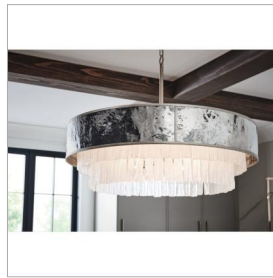

REVERIE

FR32708CPG

LARGE DRUM CHANDELIER

Reverie features a fanciful combination of finishes and shapes to create an opulent transitional silhouette. The robust, hammered stainless steel drum encompasses the textured crystal accents, which create a stunning profile from below. Metal binding adds an artisan touch that completes the look.

DETAILS	
FINISH:	Champagne Gold
MATERIAL:	Steel
GLASS:	Textured Crystal
SHADE:	Hammered Stainless Steel
SLOPE DEGREE:	90
DIMMABLE:	YES - WITH DIMMABLE LAMP (NOT INCLUDED)

DIMENSIONS	
WIDTH:	36"
HEIGHT:	26"
WEIGHT:	21.6lb

PRODUCT DETAILS:

- Can be hung on a sloped ceiling
- Dry Rated
- Striking and glamorous silhouette with luxe details and a rich finish that makes a dramatic statement
- This design features a luxurious gold finish with an opulent sheen