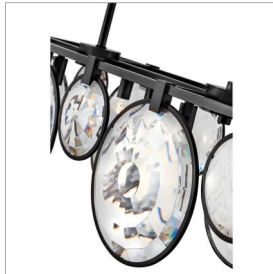

NALA

FR31266BLK

MEDIUM EIGHT LIGHT LINEAR

Nala is striking from any angle with a traditional silhouette and elegant eye-catching details. Multi-faceted, optic-crystal lenses surround the circular frame and attach with cast clips in Heritage Brass and Black finishes.

DETAILS

FINISH:	Black
MATERIAL:	Steel
GLASS:	Optic Crystal
DIMMABLE:	YES - WITH DIMMABLE LAMP (NOT INCLUDED)

DIMENSIONS

WIDTH:	49.8"
HEIGHT:	10.8"
DEPTH:	11.5
WEIGHT:	56lb

LIGHT SOURCE

LIGHT SOURCE:	Socketed
WATTAGE:	8-5w Cand. LED, 60w Equiv.
VOLTAGE:	120v

MOUNTING

CANOPY:	4.75"W X 36"L
LEAD WIRE:	1 X 120"
MAX HEIGHT:	43.5

SHIPPING

CARTON LENGTH:	52.5
CARTON WIDTH:	16
CARTON HEIGHT:	17.5
CARTON WEIGHT:	66.2

*Maximum achievable height with stems included.

PRODUCT DETAILS:

- Includes (2) 6" stems and (4) 12" stems to customize hanging height
- Fixture exceeds 50 lbs and must be supported independently of the outlet box
- Dry Rated
- Classic, elegant lines and timeless details enhance a traditional space