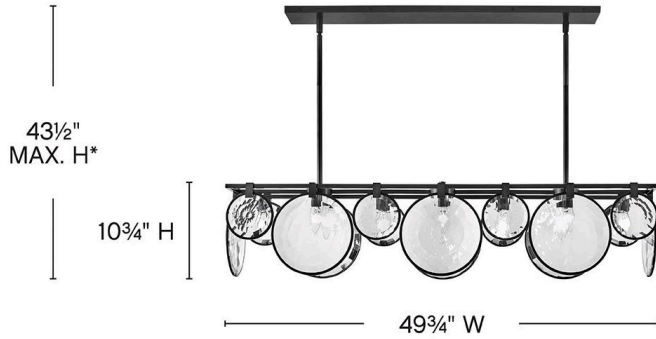

DETAILS

FINISH:	Black
MATERIAL:	Steel
GLASS:	Optic Crystal
DIMMABLE:	YES - WITH DIMMABLE LAMP (NOT INCLUDED)

DIMENSIONS

WIDTH:	49.8"
HEIGHT:	10.8"
DEPTH:	11.5
WEIGHT:	56lb

LIGHT SOURCE

LIGHT SOURCE:	Socketed
WATTAGE:	8-5w Cand. LED, 60w Equiv.
VOLTAGE:	120v

MOUNTING

CANOPY:	4.75"W X 36"L
LEAD WIRE:	1 X 120"
MAX HEIGHT:	43.5

SHIPPING

CARTON LENGTH:	52.5
CARTON WIDTH:	16
CARTON HEIGHT:	17.5
CARTON WEIGHT:	66.2

*Maximum achievable height with stems included.

PRODUCT DETAILS:

- Includes (2) 6" stems and (4) 12" stems to customize hanging height
- Fixture exceeds 50 lbs and must be supported independently of the outlet box
- Dry Rated
- Classic, elegant lines and timeless details enhance a traditional space