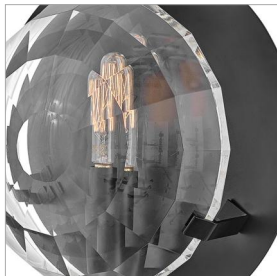

NALA

FR31260BLK

SMALL SINGLE LIGHT SCONCE

Nala is striking from any angle with a traditional silhouette and elegant eye-catching details. Multi-faceted, optic-crystal lenses surround the circular frame and attach with cast clips in Heritage Brass and Black finishes.

DETAILS	
FINISH:	Black
MATERIAL:	Steel
GLASS:	Optic Crystal
DIMMABLE:	YES - WITH DIMMABLE LAMP (NOT INCLUDED)

DIMENSIONS	
WIDTH:	8.8"
HEIGHT:	8.8"
WEIGHT:	4.3lb
BACK PLATE:	8.25" Dia.
EXTENSION:	4.3"
TOP TO OUTLET:	4.5"

LIGHT SOURCE	
LIGHT SOURCE:	Socketed
WATTAGE:	1-5w Cand. LED, 60w Equiv.
VOLTAGE:	120v

SHIPPING	
CARTON LENGTH:	12
CARTON WIDTH:	11.8
CARTON HEIGHT:	9.5
CARTON WEIGHT:	6

PRODUCT DETAILS:

- Invisimount hardware is hidden on the backplate for a clean silhouette
- Damp Rated
- Includes a convenient on/off switch
- Classic, elegant lines and timeless details enhance a traditional space