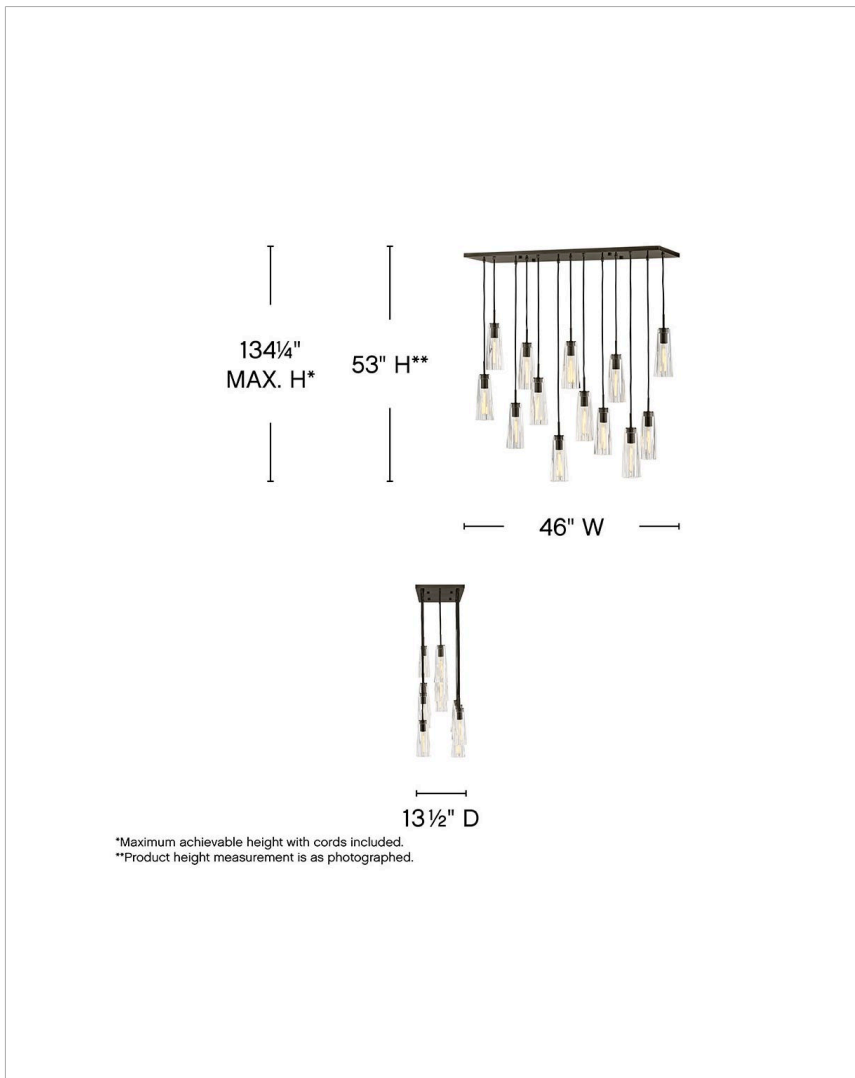

## FR31105BX-CL

### MEDIUM THIRTEEN LIGHT LINEAR

Dramatic and sleek, Cosette exudes opulent charm with an elongated silhouette and luxurious cut crystal. Two luxurious shade options, smokey gray or clear, beautifully cast a rich, multi-faceted light pattern. Adjustable cords designed for easy installation allow you to arrange your fixture to match your space and style.

DETAILS	
FINISH:	Black Oxide
MATERIAL:	Steel
GLASS:	Clear Crystal
DIMMABLE:	YES - WITH DIMMABLE LAMP (NOT INCLUDED)

DIMENSIONS	
WIDTH:	46"
HEIGHT:	13.3"
DEPTH:	13.5
WEIGHT:	96.8lb

LIGHT SOURCE	
LIGHT SOURCE:	Socketed
WATTAGE:	13-5w Med. LED, 60w Equiv.
VOLTAGE:	120v

MOUNTING	
CANOPY:	13.5"W X 45"L
LEAD WIRE:	13 X 120"

SHIPPING	
CARTON LENGTH:	51.3
CARTON WIDTH:	19.8
CARTON HEIGHT:	18
CARTON WEIGHT:	110