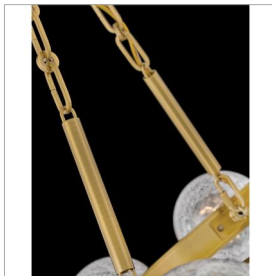

COCO

FR30526LCB

EXTRA LARGE SINGLE TIER CHANDELIER

Dramatic crackled glass globes surround Coco's timeless silhouette with unexpected, distressed detailing. Minimal framing suspended from decorative stem-to-chain uprights features a warm and inviting Lacquered Brass finish.

DETAILS	
FINISH:	Lacquered Brass
MATERIAL:	Steel
GLASS:	Crackle
DIMMABLE:	YES - WITH DIMMABLE LAMP (NOT INCLUDED)

DIMENSIONS	
WIDTH:	59.8"
HEIGHT:	43"
WEIGHT:	75.9lb

LIGHT SOURCE	
LIGHT SOURCE:	Socketed
WATTAGE:	24-5w Cand. LED
VOLTAGE:	120v

MOUNTING	
CANOPY:	5" Dia.
LEAD WIRE:	1 X 144"

SHIPPING	
CARTON LENGTH:	56
CARTON WIDTH:	56
CARTON HEIGHT:	8.3
CARTON WEIGHT:	76.9

PRODUCT DETAILS:

- Fixture exceeds 50 lbs and must be supported independently of the outlet box
- Dry Rated
- LED bulbs are required (not included)
- Merging the best of traditional and modern elements with a sophisticated and streamlined look