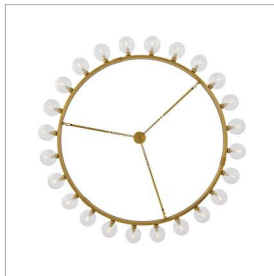

COCO

FR30526LCB

EXTRA LARGE SINGLE TIER CHANDELIER

Dramatic crackled glass globes surround Coco's timeless silhouette with unexpected, distressed detailing. Minimal framing suspended from decorative stem-to-chain uprights features a warm and inviting Lacquered Brass finish.

DETAILS	
FINISH:	Lacquered Brass
MATERIAL:	Steel
GLASS:	Crackle
DIMMABLE:	YES - WITH DIMMABLE LAMP (NOT INCLUDED)

DIMENSIONS	
WIDTH:	59.8"
HEIGHT:	43"
WEIGHT:	75.9lb

LIGHT SOURCE	
LIGHT SOURCE:	Socketed
WATTAGE:	24-5w Cand. LED
VOLTAGE:	120v

MOUNTING	
CANOPY:	5" Dia.
LEAD WIRE:	1 X 144"

SHIPPING	
CARTON LENGTH:	56
CARTON WIDTH:	56
CARTON HEIGHT:	8.3
CARTON WEIGHT:	76.9

PRODUCT DETAILS:

- Fixture exceeds 50 lbs and must be supported independently of the outlet box
- Dry Rated
- LED bulbs are required (not included)
- Merging the best of traditional and modern elements with a sophisticated and streamlined look