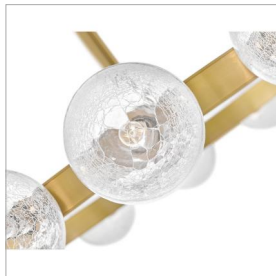

PRODUCT DETAILS:

- Dry Rated
- LED bulbs are required (not included)
- Merging the best of traditional and modern elements with a sophisticated and streamlined look