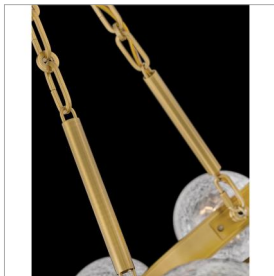

PRODUCT DETAILS:

- Dry Rated
- LED bulbs are required (not included)
- Merging the best of traditional and modern elements with a sophisticated and streamlined look