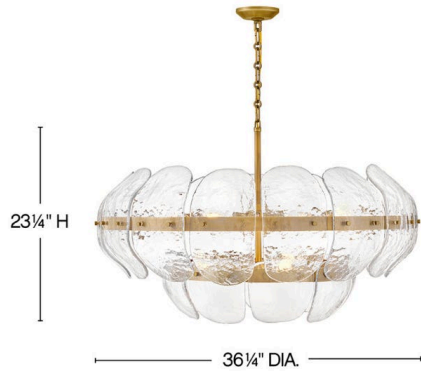

LILLIA

FR30516HB

LARGE DRUM CHANDELIER

Inspired by the organic elegance of blooming water lilies, Lillia's large shade is formed from gently curved glass panels. Subtle handcrafted texture creates natural variations in illumination, accentuated by a classic Heritage Brass finish.

DETAILS	
FINISH:	Heritage Brass
MATERIAL:	Steel
GLASS:	Clear
SLOPE DEGREE:	90
DIMMABLE:	YES - WITH DIMMABLE LAMP (NOT INCLUDED)

DIMENSIONS	
WIDTH:	36.3"
HEIGHT:	23.3"
WEIGHT:	73.5lb

LIGHT SOURCE	
LIGHT SOURCE:	Socketed
WATTAGE:	9-12w Med. LED, 40w Equiv.
VOLTAGE:	120v

MOUNTING	
CANOPY:	5" Dia.
LEAD WIRE:	1 X 144"

SHIPPING	
CARTON LENGTH:	38.5
CARTON WIDTH:	38
CARTON HEIGHT:	18.5
CARTON WEIGHT:	86.7

PRODUCT DETAILS:

- Can be hung on a sloped ceiling
- Fixture exceeds 50 lbs and must be supported independently of the outlet box
- Dry Rated
- Merging the best of traditional and modern elements with a sophisticated and streamlined look