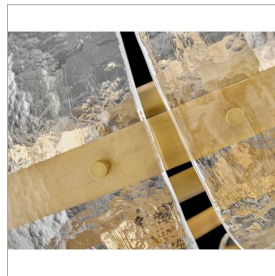

LILLIA

FR30516HB

LARGE DRUM CHANDELIER

Inspired by the organic elegance of blooming water lilies, Lillia's large shade is formed from gently curved glass panels. Subtle handcrafted texture creates natural variations in illumination, accentuated by a classic Heritage Brass finish.

DETAILS	
FINISH:	Heritage Brass
MATERIAL:	Steel
GLASS:	Clear
SLOPE DEGREE:	90
DIMMABLE:	YES - WITH DIMMABLE LAMP (NOT INCLUDED)

DIMENSIONS	
WIDTH:	36.3"
HEIGHT:	23.3"
WEIGHT:	73.5lb

LIGHT SOURCE	
LIGHT SOURCE:	Socketed
WATTAGE:	9-12w Med. LED, 40w Equiv.
VOLTAGE:	120v

MOUNTING	
CANOPY:	5" Dia.
LEAD WIRE:	1 X 144"

SHIPPING	
CARTON LENGTH:	38.5
CARTON WIDTH:	38
CARTON HEIGHT:	18.5
CARTON WEIGHT:	86.7

PRODUCT DETAILS:

- Can be hung on a sloped ceiling
- Fixture exceeds 50 lbs and must be supported independently of the outlet box
- Dry Rated
- Merging the best of traditional and modern elements with a sophisticated and streamlined look