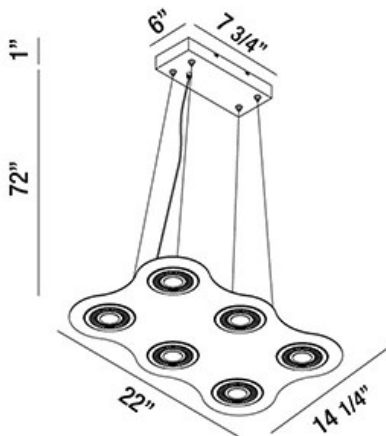

VISION, 22" PENDANT

PRODUCT DETAILS

No.	:	29484-010
Product Color	:	WHITE/BLACK
Product Material	:	METAL
Shade / Accent Material	:	~
Length	:	22"
Width	:	14.25"
Overall Height	:	73"
Weight	:	29.5lbs

LIGHT SOURCE DETAILS

Light Source Type	:	INTEGRATED LED
Input Voltage	:	120V
Bulb Voltage	:	120V
Socket Type	:	LED
Total Wattage	:	30W
Total Lumen	:	2700lm
Kelvin	:	3000K
CRI	:	80+
Dimmable	:	Yes

Options Available

ITEM NO.	FINISH	SHADE
29484-010	WHITE/BLACK	

TECHNICAL DETAILS

Light Direction	:	Down
Hanging Support Type	:	AIRCRAFT CABLE
Hanging Support Length	:	72"
Canopy / Backplate Length	:	7.75"
Canopy / Backplate Height	:	1"
Canopy / Backplate Width	:	6"
Adjustable Lamp Head	:	No
Location	:	DRY