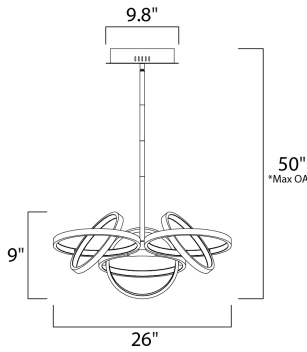

PRODUCT DESCRIPTION

A very unique and interesting design that features concentric bands of Polished Chrome or Black that rotate on 3 axis points and adjusts in multiple directions similar to a gyro. The edge of each slender band encases a small LED strip covered by a frosted lens. This work of art is so much more than just a lighting fixture.

*max overall height

MEASUREMENTS

DIMENSION : 26." L x 26." W x 9." H
 BACK PLATE OAH : 50." OAH x 14.5" OAH
 CANOPY : 9.8" W x 2." H x 9.8" L
 HANGING WEIGHT : 9.02 lb

LAMPING

LUMENS : 5,140 Rated
 BULB : 6 x (INTEGRATED), 73.44W Total
 DIMMABLE : Dimmable
 CRI : 80+ CRI
 COLOR_TEMP : 3000K

FINISHES OPTION

Black / Polished Chrome BKPC

MATERIAL

Metal, Aluminum, Acrylic

CERTIFICATION

Dry Location
 Dimmable

ADDITIONAL

ADJUSTABLE
 INSTALL UP/DOWN:
 SLOPE: 120
 OPERATING TEMPERATURE:
 -20°C (-4°F), 40°C (104°F)