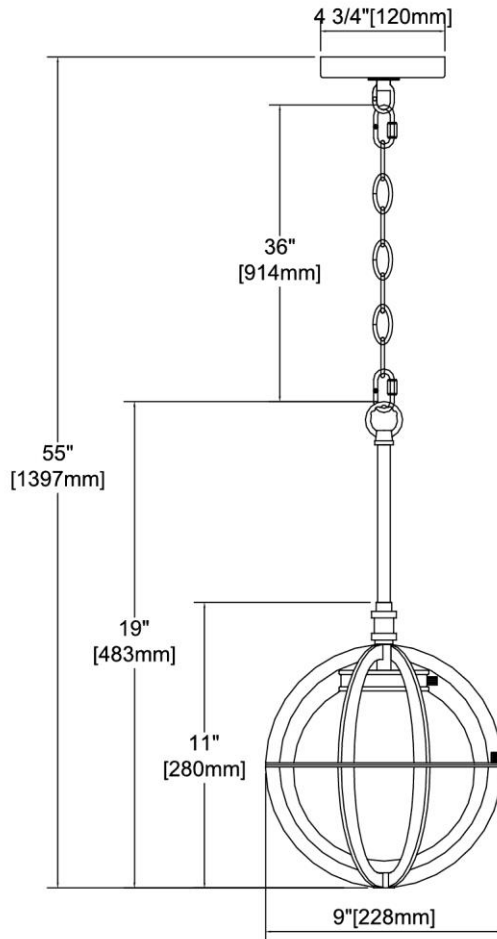

ITEM #:	46733/1
UPC	748119134499
Description	Davenport 1-Light Hanging in Charcoal with Seedy Glass
Finish	Charcoal, Brushed Brass
Materials	Brass, Glass, Steel
Brand	ELK Lighting
Collection	Davenport
Category	Outdoor Lighting
Type	Hanging

ITEM DIMENSIONS				RATINGS & SPECIFICATIONS				
Width	9 inches			Safety Rating	ETL		Certification	Wet locations
Depth	9 inches			ADA Compliant	N/A		Voltage	120
Height	11 inches			BULBS / SOCKETS				
Weight	5 pounds			Quantity	1	Wattage	60 watts	
ADDITIONAL DIMENSIONS				Included	No		Type	A19 (E26 Medium Base)
Backplate / Canopy	4.75 diameter			Other	N/A			
HCWO	N/A			CHAIN / CORD INFORMATION				
Min. Extension	N/A			Chain	36 inches	Cord	72 inches - Black	
Max. Extension	N/A			SHADE / GLASS DETAILS				
OVERALL HEIGHT				Shade/Glass Description	Seedy glass			
Min.	22 inches	Max.	55 inches	Width	7 inches		Height	7 inches
EXTENSION ROD(S)				Width at Top	N/A		Width at Bottom	N/A
N/A								