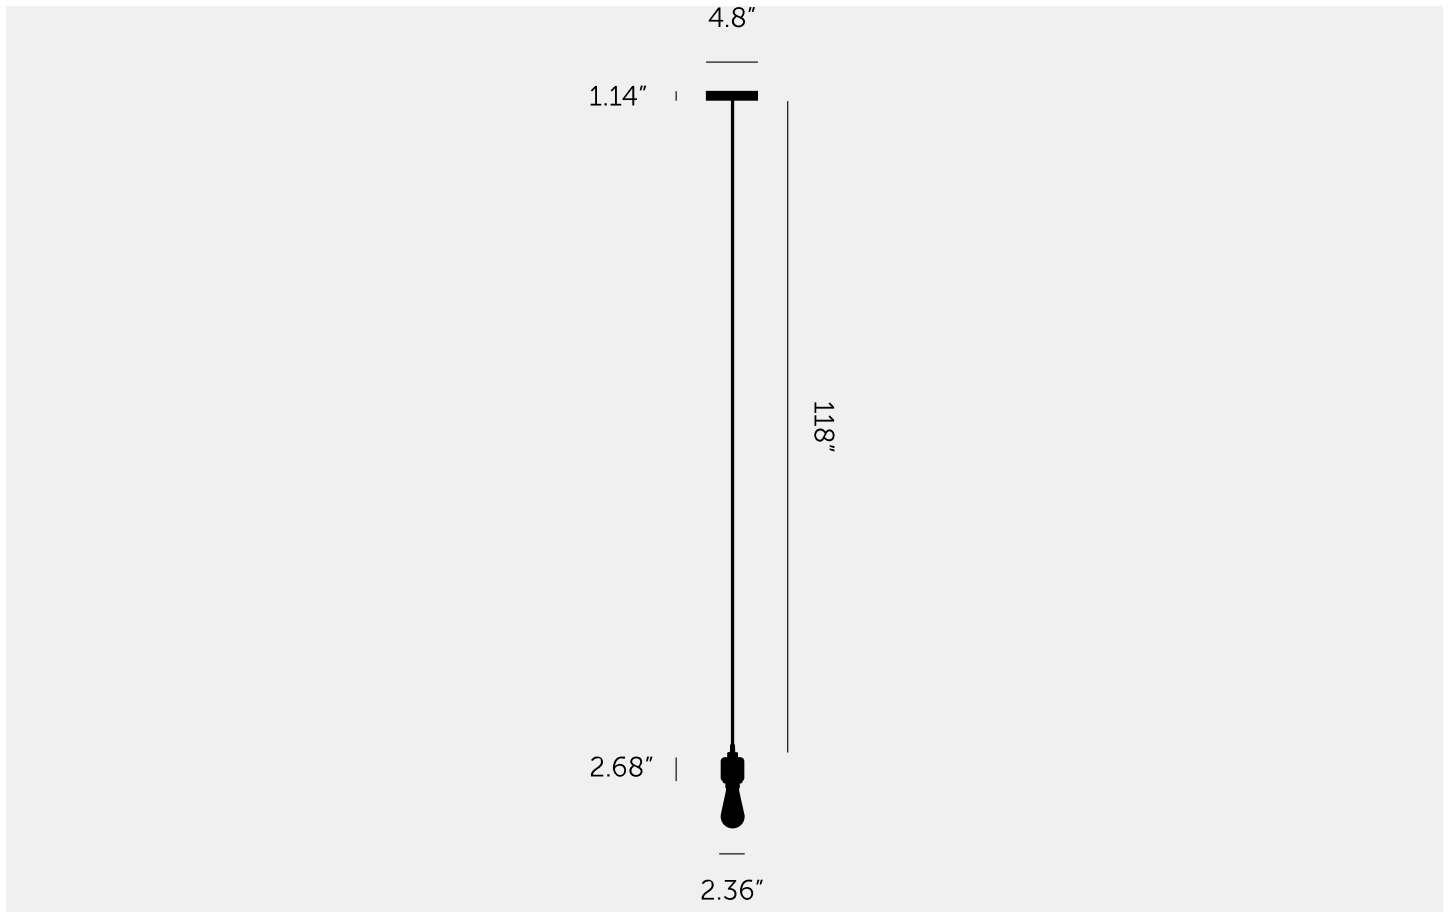

**HEAVY METAL /
LINEAR**

ACTION: PENDANT LIGHT

KNURL: LINEAR

RANGE: HEAVY METAL

A light pendant made from solid metal and featuring our signature, diamond-cut, LINEAR-KNURL pattern. This light has an E26 bulb socket and comes with matte black rubber cord and a matte black metal ceiling rose. The light looks best when teamed up with one of our BUSTER BULBS, sold separately.

SPECIFICATIONS

Heavy Metal Pendant
 E26 SCREW
 110-120V~
 Adjustable 118inch cable
 20W MAX
 Bulbs sold separately

The height of the pendant can be adjusted either by placing the excess cable into the cavity space, or by cutting the cable to the desired length. If the cable length is being cut, please ensure this is undertaken by a trained professional to avoid voiding the warranty.

FINISH & SKU NUMBERS

sku:	finish:	size:
NHM-052911	● brass	
NHM-361604	● burnt steel	
NHM-351605	● gun metal	
NHM-072910	● steel	

CARE INSTRUCTIONS

Wipe with lint-free cloth with no loose hairs, avoid using any chemicals. Please note all finishes are prone to aging.