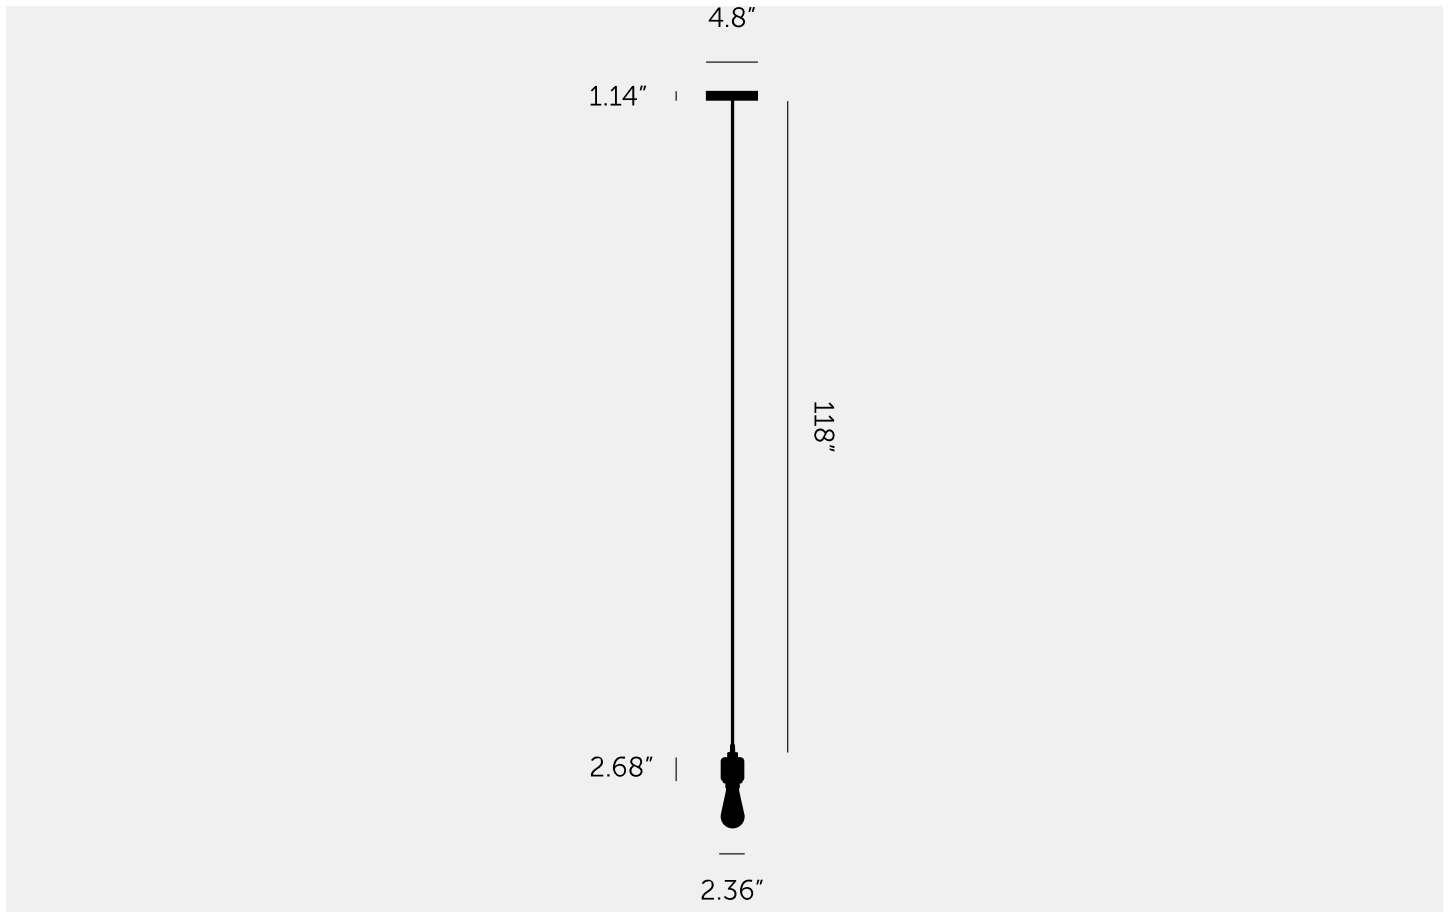

**HEAVY METAL /
CROSS**

ACTION: PENDANT LIGHT

KNURL: CROSS

RANGE: HEAVY METAL

A light pendant made from solid metal and featuring our signature, diamond-cut, CROSS-KNURL pattern. This light has an E26 bulb socket and comes with matte black rubber cord and a matte black metal ceiling rose. The light looks best when teamed up with one of our BUSTER BULBS, sold separately.

SPECIFICATIONS

Heavy Metal Pendant
 E26 SCREW
 110-120V~
 Adjustable 118inch cable
 20W MAX
 Bulbs sold separately

The height of the pendant can be adjusted either by placing the excess cable into the cavity space, or by cutting the cable to the desired length. If the cable length is being cut, please ensure this is undertaken by a trained professional to avoid voiding the warranty.