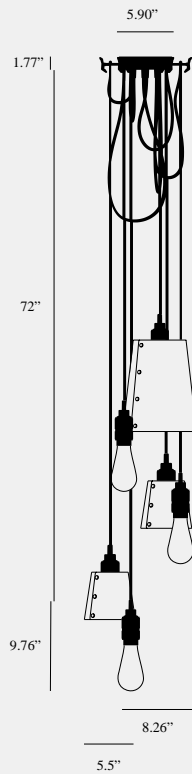

**HOOKED 6.0 / MIX /
CROSS / GRAPHITE**

ACTION: MULTI-PENDANT LIGHT

KNURL: CROSS

RANGE: HOOKED

A ceiling light with six pendants and made from solid metal with matte rubber detailing. Each pendant length can be adjusted and hooked onto a solid metal hook, ensuring a unique sculptural shape. The light comes with one large and two small metal light shades, finished in stone or graphite powder coating. Buster + Punch offers a range of light bulbs that look great with this light and are sold separately.

SPECIFICATIONS

Ceiling pendant light
 6 Solid metal lamp holders
 6 Solid metal hooks
 Adjustable 72inch cable
 E26
 110-120V
 Dry locations
 Max 6 x 40W type A bulb
 Bulbs sold separately
 Suitable for both 3.5 and 4" junction boxes
 Ceiling mount only
 cULus approved

The height of the pendant can be adjusted either by placing the excess cable into the cavity space, or by cutting the cable to the desired length. If the cable length is being cut, please ensure this is undertaken by a trained professional to avoid voiding the warranty.

FINISH & SKU NUMBERS

sku:	finish:	size:
NHK-18496	● brass	6.0
NHK-20498	● smoked bronze	6.0
NHK-19500	● steel	6.0

CARE INSTRUCTIONS

Wipe with dry cloth with no loose hairs, avoid using any chemicals. Please note all finishes are prone to aging.